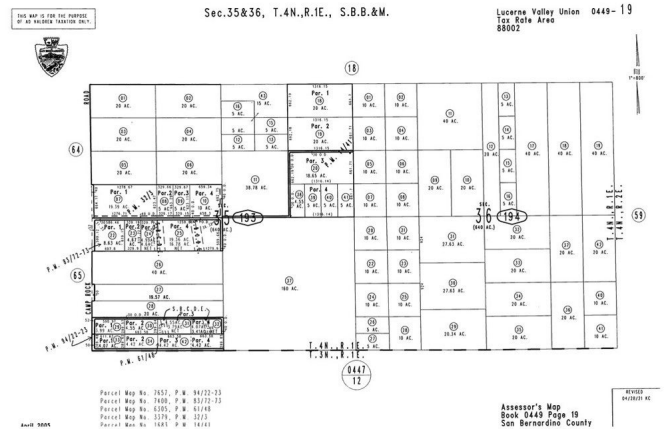

# \$50,000 - Camp Rock Road, Lucerne Valley

MLS® #WS25075209

**\$50,000**

0 Bedroom, 0.00 Bathroom,  
Land on 20 Acres

N/A, Lucerne Valley,

20 AC lot on CAMP ROCK RD. paved road,  
MOSTLY LEVEL. CORNER LOT ( CAMP  
ROCK RD & ROESWOOD ST). Electricity  
Available WATER WELLS ARE NEEDED IN  
THIS AREA.

## Community Information

Address	Camp Rock Road
Area	LUV - Lucerne Valley
Subdivision	N/A
City	Lucerne Valley
County	San Bernardino
Zip Code	92356

## Exterior

Lot Description      Corner Lot

**Additional Information**

Date Listed            April 2nd, 2025  
Days on Market        63  
Zoning                  LV/AG  
Short Sale              N  
RE / Bank Owned      N