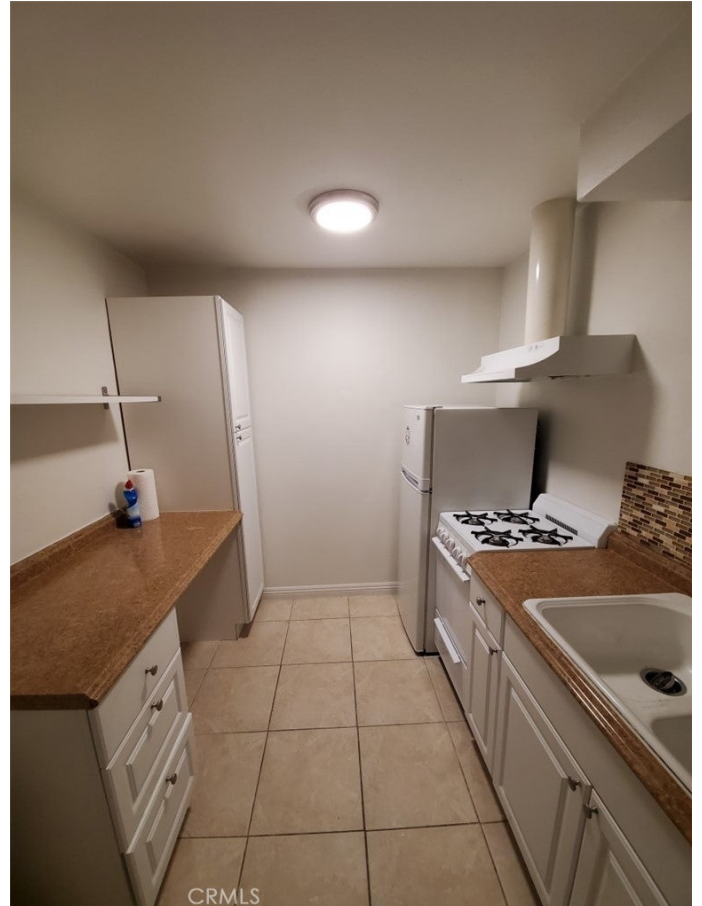

$1,400 - 5847 Cherry Ave # B, Long Beach

MLS® #SR25217753

$1,400

0 Bedroom, 1.00 Bathroom, 300 sqft
Residential Lease on 0 Acres

North Long Beach (NLB), Long Beach,

This is a STUDIO Apartment located in Long Beach CA. Rent is $1400 plus deposit $1400. All Utilities is an additional $100/month

Built in 1954

Essential Information

MLS® #	SR25217753
Price	$1,400
Bathrooms	1.00
Full Baths	1
Square Footage	300
Acres	0.08
Year Built	1954
Type	Residential Lease
Sub-Type	Quadruplex
Status	Closed
Listing Agent	Aneta Ayrapetyan
Listing Office	Equity Union

Community Information

Address	5847 Cherry Ave # B
Area	7 - North Long Beach
Subdivision	North Long Beach (NLB)
City	Long Beach
County	Los Angeles
Zip Code	90805

Amenities

Utilities	None