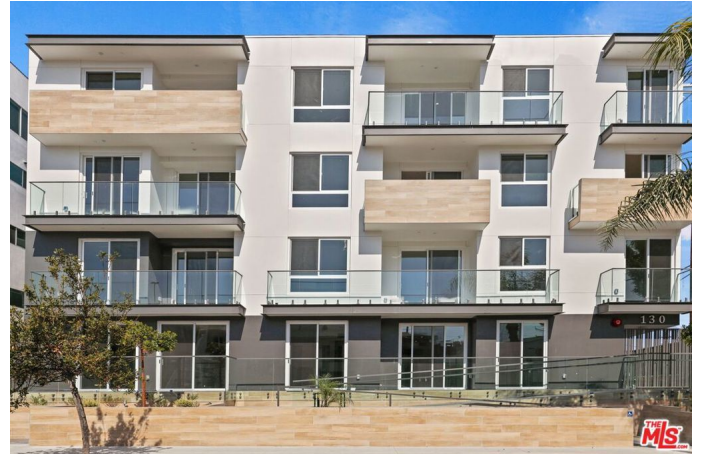

# \$4,995 - 130 Croft Avenue # 304, Los Angeles

MLS® #25558195

## \$4,995

3 Bedroom, 3.00 Bathroom, 1,203 sqft  
Residential Lease on 0 Acres

N/A, Los Angeles,

Welcome to Croft Retreat, a brand new construction by Wiseman property offering the best in West Hollywood living. In addition to bright, modern interiors, each residence boasts designer fixtures, in unit washer and dryer, walk-in closets, and luxury appliances

## Community Information

Address	130 Croft Avenue # 304
Area	C19 - Beverly Center-Miracle Mile
Subdivision	N/A
City	Los Angeles
County	Los Angeles
Zip Code	90048