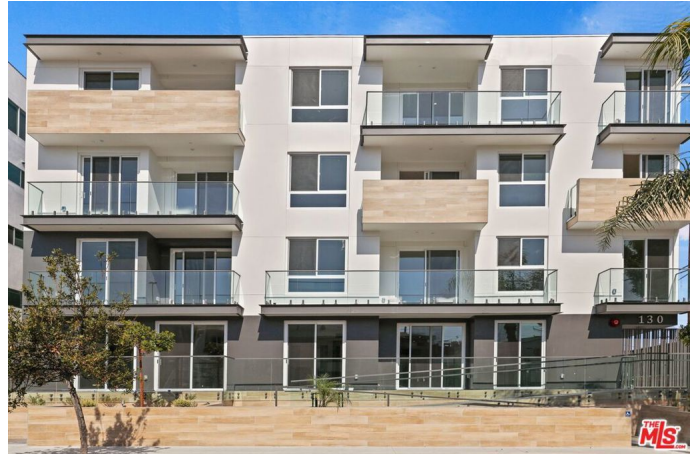

# \$4,195 - 130 Croft Avenue # 101, Los Angeles

MLS® #25507009

---

## \$4,195

3 Bedroom, 3.00 Bathroom, 1,200 sqft  
Residential Lease on 0 Acres

N/A, Los Angeles,

Welcome to Croft Retreat, a brand new construction by Wiseman property offering the best in West Hollywood living. In addition to bright, modern interiors, each residence boasts designer fixtures, in unit washer and dryer, walk-in closets, and luxury appliances

## Community Information

Address	130 Croft Avenue # 101
Area	C19 - Beverly Center-Miracle Mile
Subdivision	N/A
City	Los Angeles
County	Los Angeles
Zip Code	90048